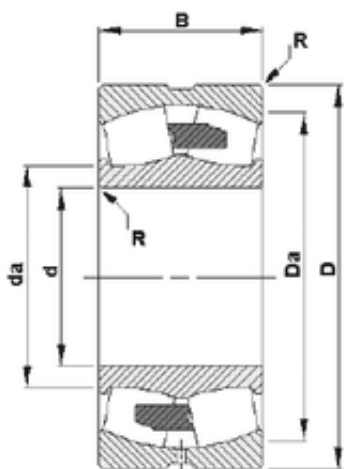

UNF BRAINGS SALES JAPAN CO.,LTD.

1000 mm x 1420 mm x 308 mm 1000 mm x 1420
mm x 308 mm Timken 230/1000YMB
SPHERICAL ROLLER BEARINGS

Bearing No. 230/1000YMB

Size	1000x1420x308 mm
Bore Diameter	1000 mm
Outer Diameter	1420 mm
Width	308 mm
d	1000 mm
D	1420 mm
B	308 mm
C	308 mm
R	6 mm
Da	1327 mm
da	1101 mm

230/1000YMB Bearing 2D drawings and 3D CAD models