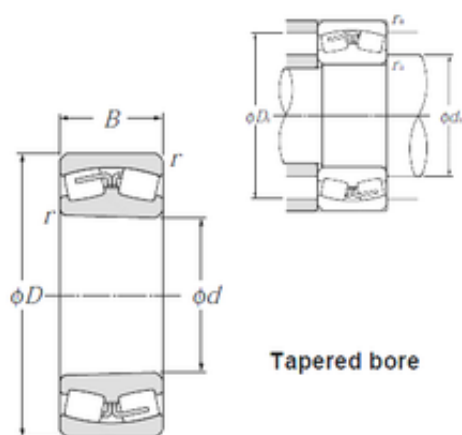

UNF BRAINGS SALES JAPAN CO.,LTD.

200 mm x 280 mm x 60 mm 200 mm x 280 mm
x 60 mm NTN 23940K Spherical Roller Bearings

Bearing No. 23940K

Size	200x280x60 mm
Bore Diameter	200 mm
Outer Diameter	280 mm
Width	60 mm
d	200 mm
D	280 mm
B	60 mm
C	60 mm
r min.	2,1 mm
da min.	212 mm
Da max.	268 mm
ra max.	2 mm
Weight	11,7 Kg
Basic dynamic load rating (C)	545 kN
Basic static load rating (C0)	1 100 kN
(Grease) Lubrication Speed	1 200 r/min
(Oil) Lubrication Speed	1 600 r/min
Calculation factor (e)	0,17
Calculation factor (Y0)	3,82
Calculation factor (Y1)	3,91

23940K Bearing 2D drawings and 3D CAD models