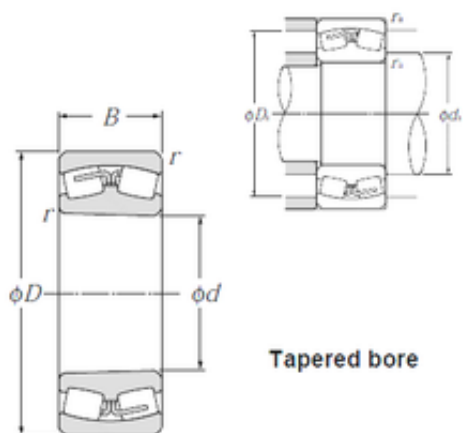

UNF BRAINGS SALES JAPAN CO.,LTD.

300 mm x 460 mm x 160 mm 300 mm x 460 mm
x 160 mm NTN 24060BK30 Spherical Roller
Bearings

Bearing No. 24060BK30

Size	300x460x160 mm
Bore Diameter	300 mm
Outer Diameter	460 mm
Width	160 mm
d	300 mm
D	460 mm
B	160 mm
C	160 mm
r min.	4 mm
da min.	318 mm
Da max.	442 mm
ra max.	3 mm
Weight	96,4 Kg
Basic dynamic load rating (C)	2 450 kN
Basic static load rating (C0)	4 950 kN
(Grease) Lubrication Speed	650 r/min
(Oil) Lubrication Speed	840 r/min
Calculation factor (e)	0,34
Calculation factor (Y0)	1,92
Calculation factor (Y1)	1,97

24060BK30 Bearing 2D drawings and 3D CAD models