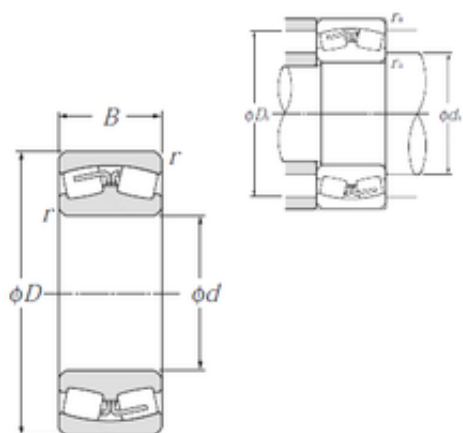

# UNF BRAINGS SALES JAPAN CO.,LTD.

460 mm x 680 mm x 218 mm 460 mm x 680 mm  
x 218 mm NTN 24092B Spherical Roller Bearings

Bearing No. 24092B

Size	460x680x218 mm
Bore Diameter	460 mm
Outer Diameter	680 mm
Width	218 mm
d	460 mm
D	680 mm
B	218 mm
C	218 mm
r min.	6 mm
da min.	488 mm
Da max.	652 mm
ra max.	5 mm
Weight	276 Kg
Basic dynamic load rating (C)	4 600 kN
Basic static load rating (C0)	10 200 kN
(Grease) Lubrication Speed	390 r/min
(Oil) Lubrication Speed	510 r/min
Calculation factor (e)	0,31
Calculation factor (Y0)	2,11
Calculation factor (Y1)	2,15

24092B Bearing 2D drawings and 3D CAD models