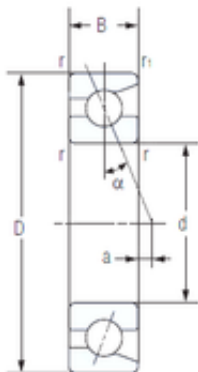

# UNF BRAINGS SALES JAPAN CO.,LTD.

10 mm x 30 mm x 9 mm NACHI 7200AC Light pressure contact seals Precision Bearings

Bearing No. 7200AC

Size	10x30x9 mm
Bore Diameter	10 mm
Outer Diameter	30 mm
Width	9 mm
d	10 mm
D	30 mm
B	9 mm
C	9 mm
Angle ( ° )	25 °
a	0,2 mm
r min.	0,6 mm
r1 min.	0,3 mm
Weight	0,034 Kg
Basic dynamic load rating (C)	6,75 kN
Basic static load rating (C0)	3,2 kN
(Grease) Lubrication Speed	51000 r/min

7200AC Bearing 2D drawings and 3D CAD models